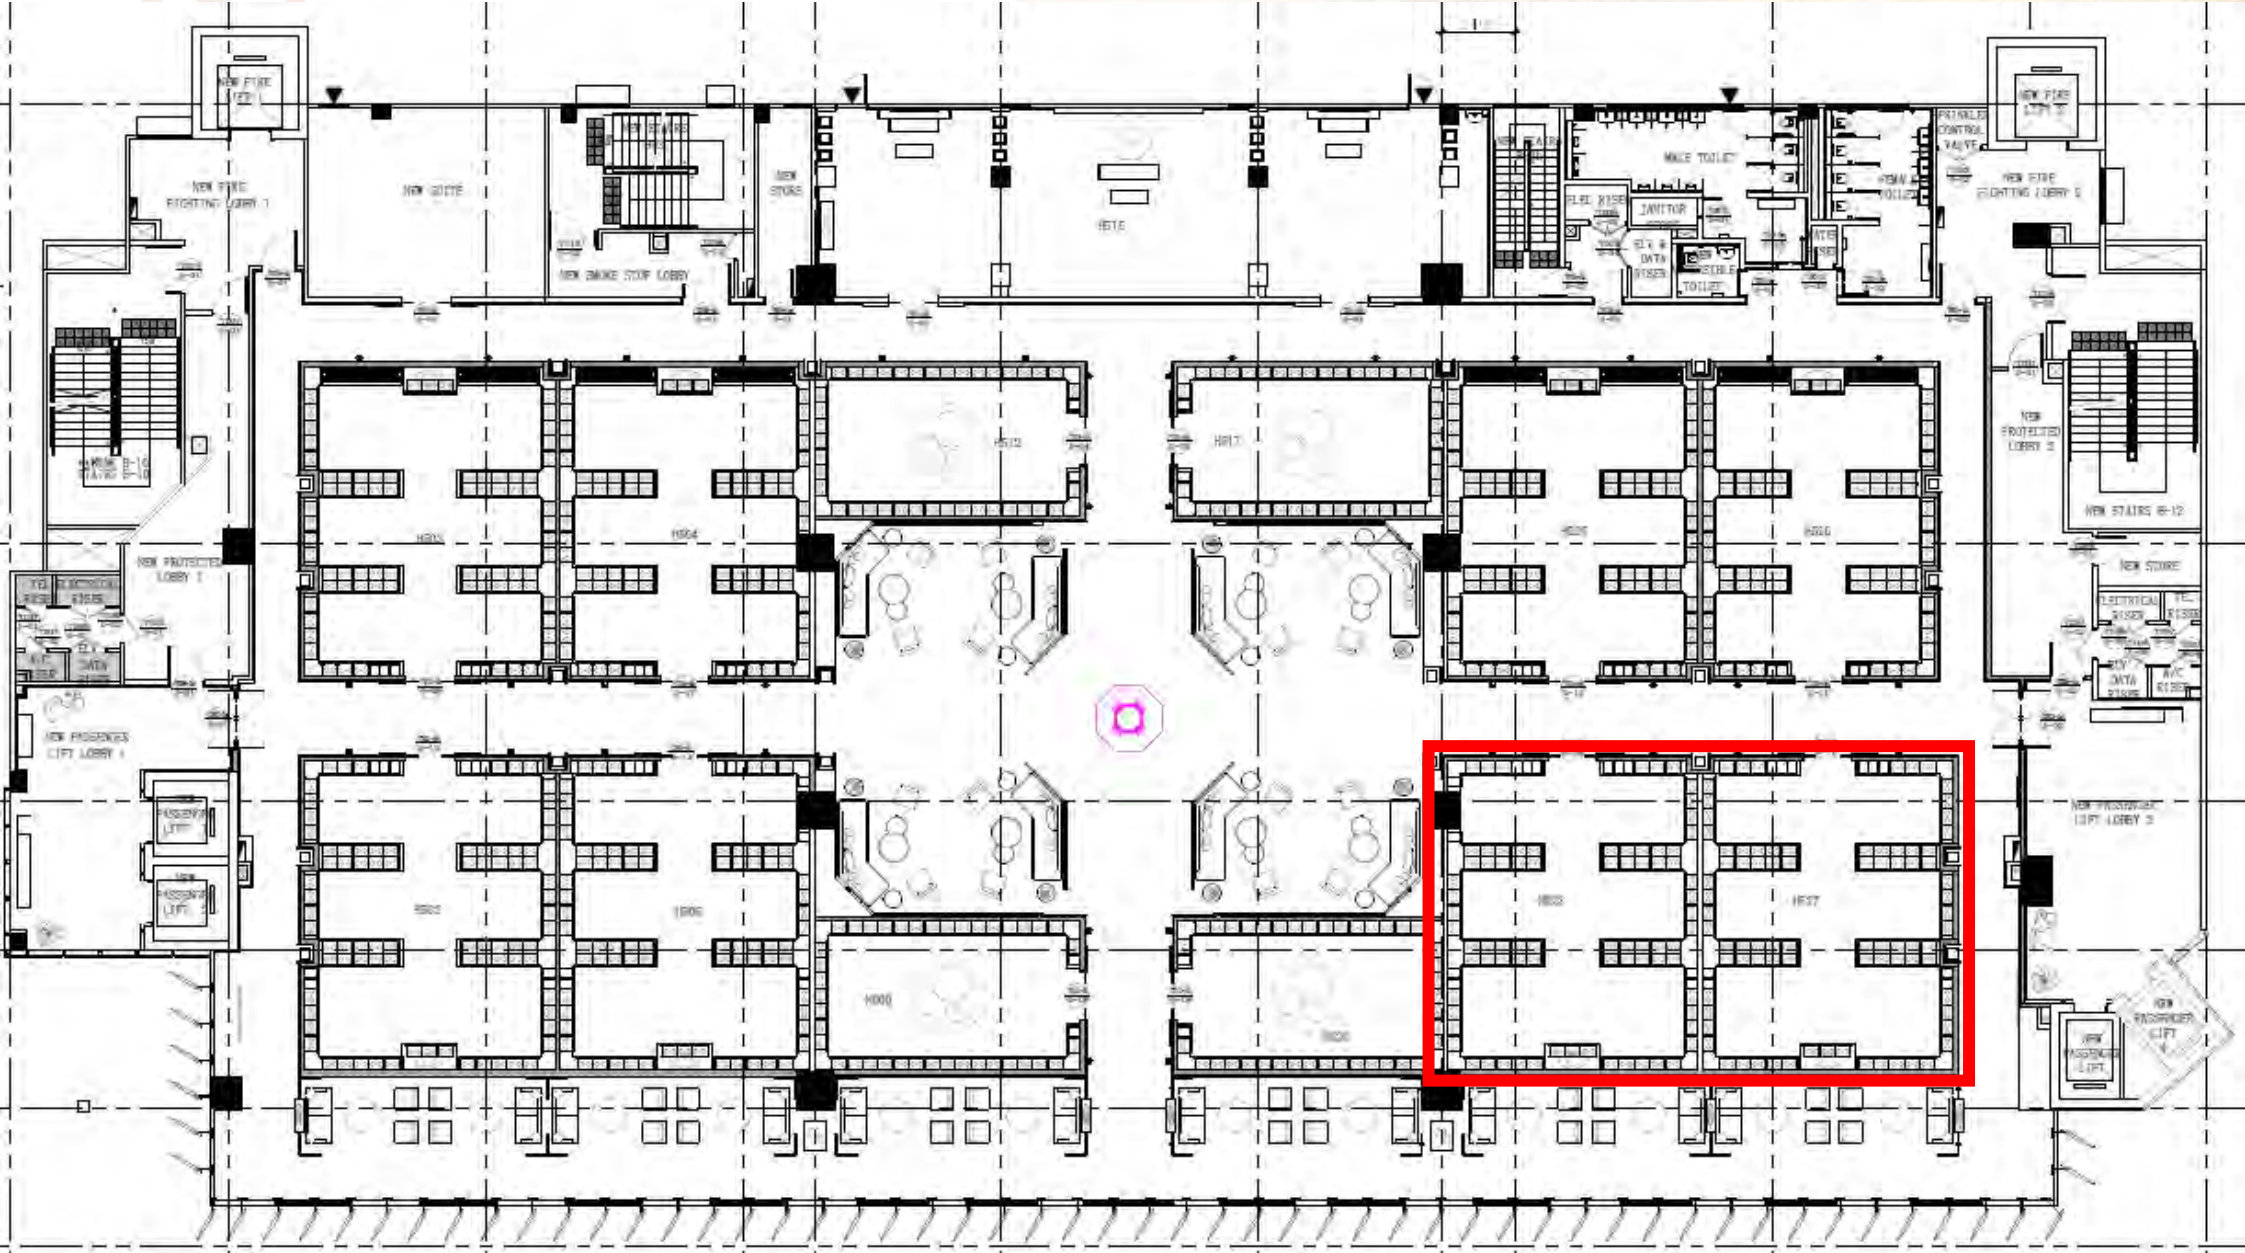

H523 & H523A Layout (Niche)

Layout :Block B-H523 & H523A

*All Pictures are for illustration purposes only

H523 & H523A Layout (Pedestal)

*All Pictures are for illustration purposes only

H523 & H523A

*All Pictures are for illustration purposes only

H523 & H523A

*All Pictures are for illustration purposes only

H523 & H523A Niche Panel & Pedestal

*All Pictures are for illustration purposes only

PRICELIST

H523 & H523A 法安阁

Block B – H523 & H523A

Facing / Type	Level	Selling Price	Promotion Discount	Pre-Launch Price (from 02 Jan – 12 Jan)	Maintenance Fees	9% GST
D13 (Under Buddha)	1	51,800	28,000	23,800	4,000	2,502
	2	56,800		28,800		2,952
	3	61,800		33,800		3,402
D7, D19 (Under Buddha)	1	41,800	20,000	21,800	4,000	2,322
	2	46,800		26,800		2,772
	3	51,800		31,800		3,222
D1,D2,D6,D7,D8, D12,D13A,D18, D19,D20,D23A (Double lots)	9	32,800	17,000	15,800	4,000	1,782
	1 & 8	36,800	18,000	18,800		2,052
	2, 3 & 7	40,800	19,000	21,800		2,322
	3A, 5 & 6	44,800		25,800		2,682
D3,D5,D9,D11, D15,D17,D21,D23 (Double lots)	9	31,800	17,000	14,800	4,000	1,692
	1 & 8	35,800	18,000	17,800		1,962
	2, 3 & 7	39,800	19,000	20,800		2,232
	3A, 5 & 6	43,800		24,800		2,592
S2,S7,S12,S13A, S19, S23A (Single lots)	9	19,800	9,000	10,800	2,200	1,170
	1 & 8	21,800		12,800		1,350
	2, 3 & 7	23,800		14,800		1,530
	3A, 5 & 6	25,800		16,800		1,710
S3A,S10,S16,S22 (Single lots)	9	18,800	9,000	9,800	2,200	1,080
	1 & 8	20,800		11,800		1,260
	2, 3 & 7	22,800		13,800		1,440
	3A, 5 & 6	24,800		15,800		1,620
A, B (Pedestal)	1 to 6	14,000	5,000	9,000	1,500	945
	7 to 12	13,000	6,000	7,000		765