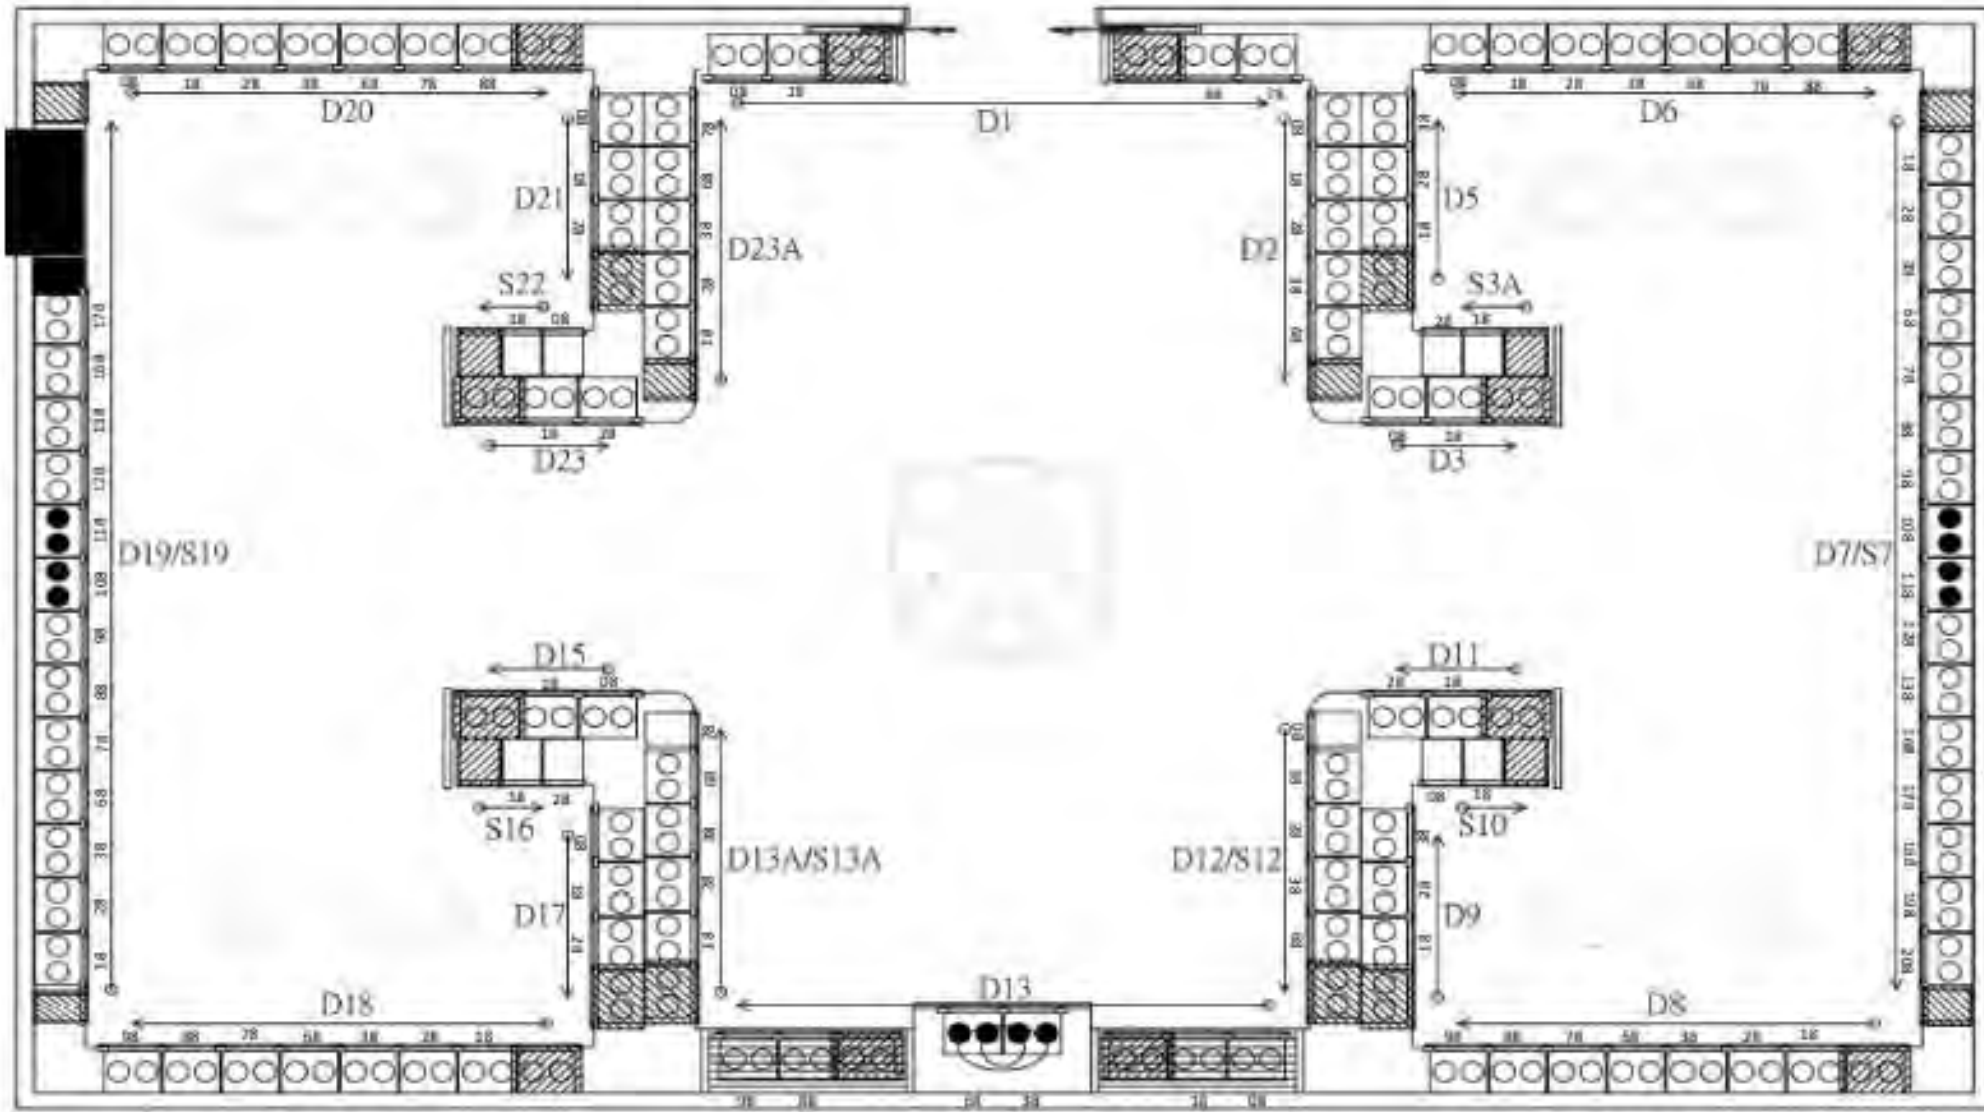

New Launch

H523 & H523A

法安阁

H523 & H523A 法安阁

阿 弥 陀 佛 放 光 明，
焰 网 愿 众 严 世 间 荣。
普 福 慧 双 圆 登 彼 岸，
福 慧 双 圆 登 志 不 穷。

在阿弥陀佛的光明愿海中，只要一念回光，即可就路还家，成办道业
阿弥陀佛的光明即是明净的般若智慧，能除凡夫众生的愚痴暗冥，
执持名号即是与佛光沟通，能消业障，开智慧，乘佛道

Block B Level 5 H523 & H523A

H523 & H523A Layout (Niche)

Layout :Block B-H523 & H523A

*All Pictures are for illustration purposes only

H523 & H523A Layout (Pedestal)

*All Pictures are for illustration purposes only

H523 & H523A

*All Pictures are for illustration purposes only

H523 & H523A

*All Pictures are for illustration purposes only

H523 & H523A Niche Panel & Pedestal

*All Pictures are for illustration purposes only

PRICELIST

H523 & H523A 法安阁

Block B – H523 & H523A

Facing / Type	Level	Selling Price	Promotion Discount	Pre-Launch Price (from 02 Jan – 12 Jan)	Maintenance Fees	9% GST
D13 (Under Buddha)	1	51,800	28,000	23,800	4,000	2,502
	2	56,800		28,800		2,952
	3	61,800		33,800		3,402
D7, D19 (Under Buddha)	1	41,800	20,000	21,800	4,000	2,322
	2	46,800		26,800		2,772
	3	51,800		31,800		3,222
D1,D2,D6,D7,D8, D12,D13A,D18, D19,D20,D23A (Double lots)	9	32,800	17,000	15,800	4,000	1,782
	1 & 8	36,800	18,000	18,800		2,052
	2, 3 & 7	40,800	19,000	21,800		2,322
	3A, 5 & 6	44,800		25,800		2,682
D3,D5,D9,D11, D15,D17,D21,D23 (Double lots)	9	31,800	17,000	14,800	4,000	1,692
	1 & 8	35,800	18,000	17,800		1,962
	2, 3 & 7	39,800	19,000	20,800		2,232
	3A, 5 & 6	43,800		24,800		2,592
S2,S7,S12,S13A, S19, S23A (Single lots)	9	19,800	9,000	10,800	2,200	1,170
	1 & 8	21,800		12,800		1,350
	2, 3 & 7	23,800		14,800		1,530
	3A, 5 & 6	25,800		16,800		1,710
S3A,S10,S16,S22 (Single lots)	9	18,800	9,000	9,800	2,200	1,080
	1 & 8	20,800		11,800		1,260
	2, 3 & 7	22,800		13,800		1,440
	3A, 5 & 6	24,800		15,800		1,620
A, B (Pedestal)	1 to 6	14,000	5,000	9,000	1,500	945
	7 to 12	13,000	6,000	7,000		765